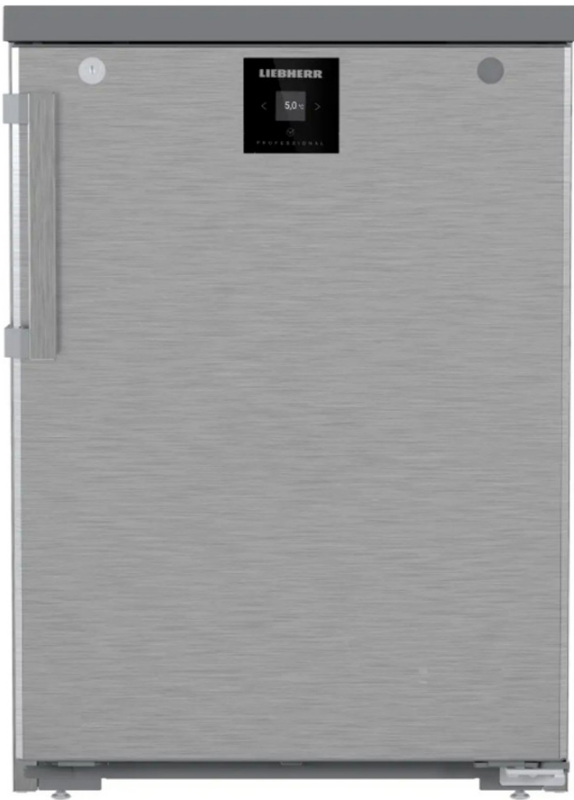

# LIEBHERR

## LIEBHERR FRIDGE UNDER WORKTOP GREY 124 L

Model Number: LH-FRTC VG1501

### DIMENSIONS:

W: 60.00 cm x D: 60.50 cm x H: 85.20 cm

### WARRANTY:

5 years on parts and labour

KEY FEATURES:	
Product Name:	Fridge
Installation Type:	Freestanding
Colour:	Grey
Total Gross Volume:	124 L
Total Net Volume:	93 L

SPECIFICATIONS:	
Type of Lock:	Mechanical
Control:	Touch Electronic
Temperature Display:	External Digital
Temperature Range:	-2 °C to +15 °C
Cooling System:	Dynamic
Defrosting Method:	Automatic
No. of Storage Shelves:	4
Handle:	Aluminium Slimline Door Handle
Side Wall Material:	Stainless Steel
Energy Efficiency Class:	A+
Energy Consumption per Year:	219 kWh/a
Climate Class:	5
Noise Level:	45 dB
Refrigerant:	R 600a
Voltage:	220-240 V
Frequency:	5-/60 Hz
Weight in kg:	37.10